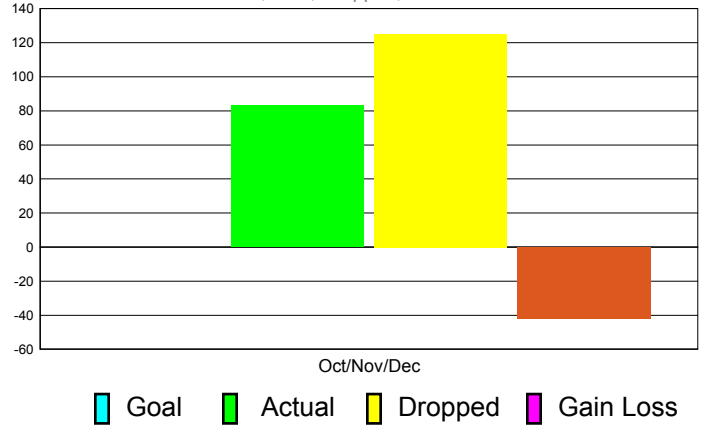

Membership Results 2011-2012

Goal, New, Dropped, Gain/Loss